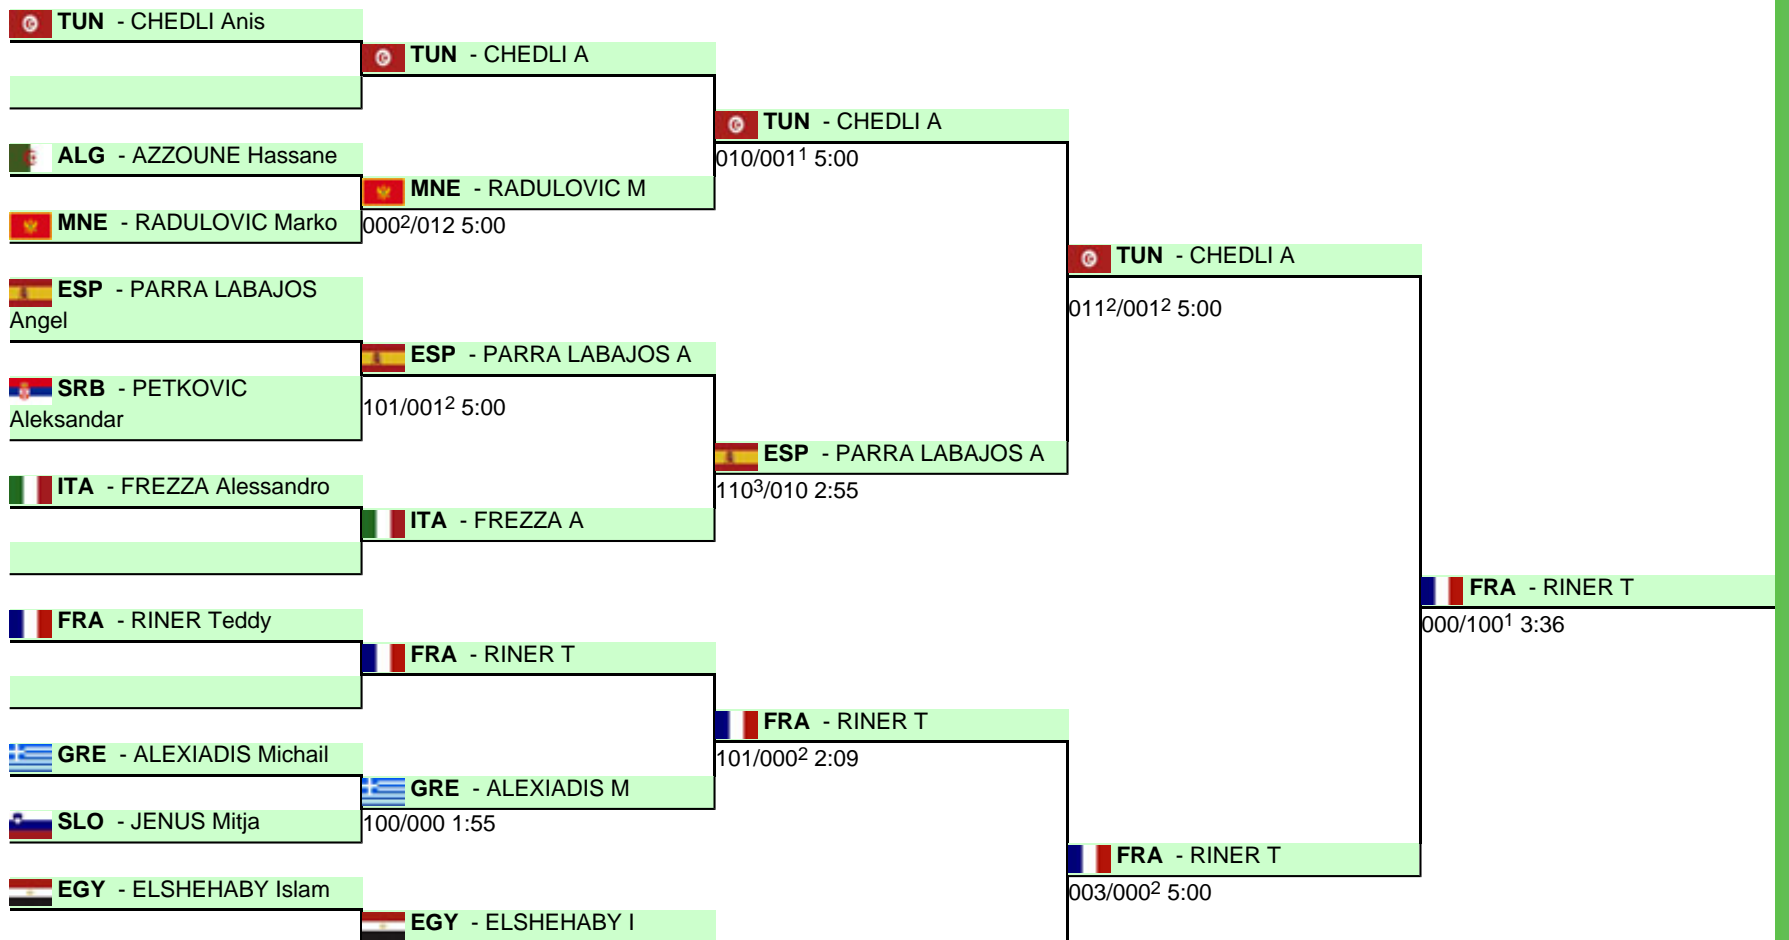

RELOAD

MAIN

SPORTS ▾

TODAY ▾

SPORT SCHEDULE ▾

Judo

R. Febo Sports Complex

Bracket

REPORT SERVICE MEDAL STANDINGS MEDALS BY EVENT

Men +100 kg Heavy

- Schedule
- Medals
- Entries
- Records
- Report Service
- Home

MAR - MERBAH Mohammed	1111/000 ¹ 4:32	EGY - ELSHEHABY I
TUR - KOCATURK Remzi		002 ¹ /000 ² 5:00
BIH - MILADIN Ibro	TUR - KOCATURK R	

Legend: nnnnP/kkkkP VVV m:ss GS

- nnnn: IPP,WAZ,YUK for BLUE
- kkkk: IPP,WAZ,YUK for WHITE
- P: Penalties (1,2,3,4 or H for direct Hansoku Make)
- VVV: Winning Technique
- m:ss : Winning Time
- GS: Golden Score